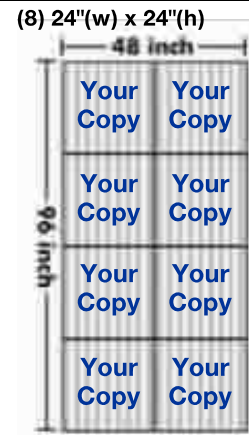

Example:
*(1) Sheet (1 Message) $215.00
*(4) Addition Copy Changes +$ 26.00
*Sub Total $241.00