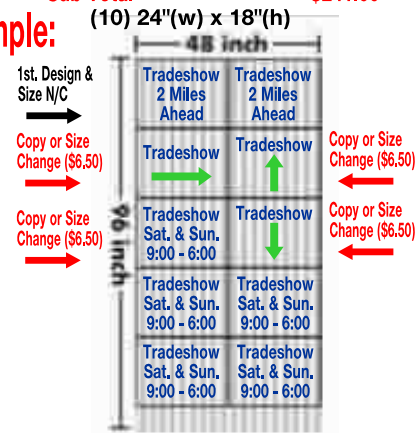

Example:
*(1) Sheet (1 Message) $215.00
*(4) Addition Copy Changes +$ 26.00
*Sub Total $241.00