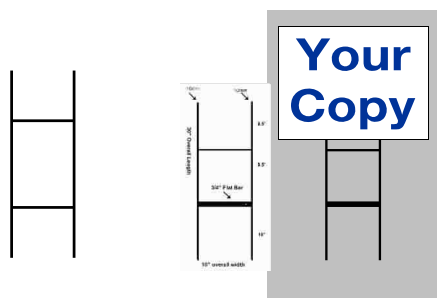

10mm (≈3/8")

SCHUBERT ENTERPRISES, LLC

5109 Rt. 353, Salamanca, N.Y. 14779 Phone & Fax (716) 938-9034 www.schubertent.com

Economy Signs By The Sheet (1 Size, Different Copy): 2025.1

We have a 4' x 8' Sheet of Corrugated Plastic Flatbed Printed 1 or 2 Sided and than Cut into One of the following Sizes and than Shipped to us.

10mm Corrugated Plastic with Full Color (1 or 2 Sided, Same Price)

*Step 1: Pick A Size Below (Size you pick will determine the Number of Signs you get per sheet. Sheet Must be cut into One of the Sizes Below)

*Pricing: $215.00 per sheet (Simple Layout) Includes 1 Message

*Add $6.50 ea. additional Simple Copy Change

*Elaborate Layout &/or Extensive Wording will Cost More (Get a Quote)