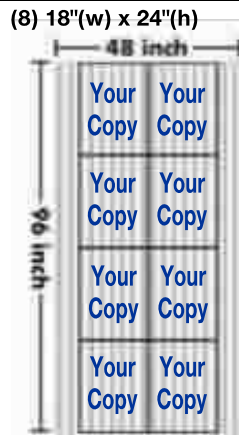

Example:
*(1) Sheet (1 Message) $215.00
*(4) Addition Copy Changes +$ 26.00
*Sub Total $241.00