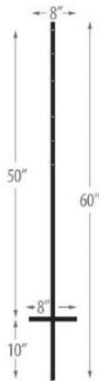

5' (3/4'') Angle Iron Sign Stake