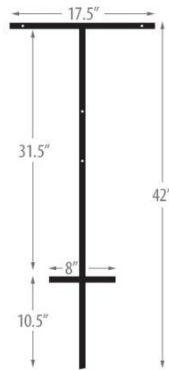

T-Bar Angle Iron 3/4'' Sign Stake