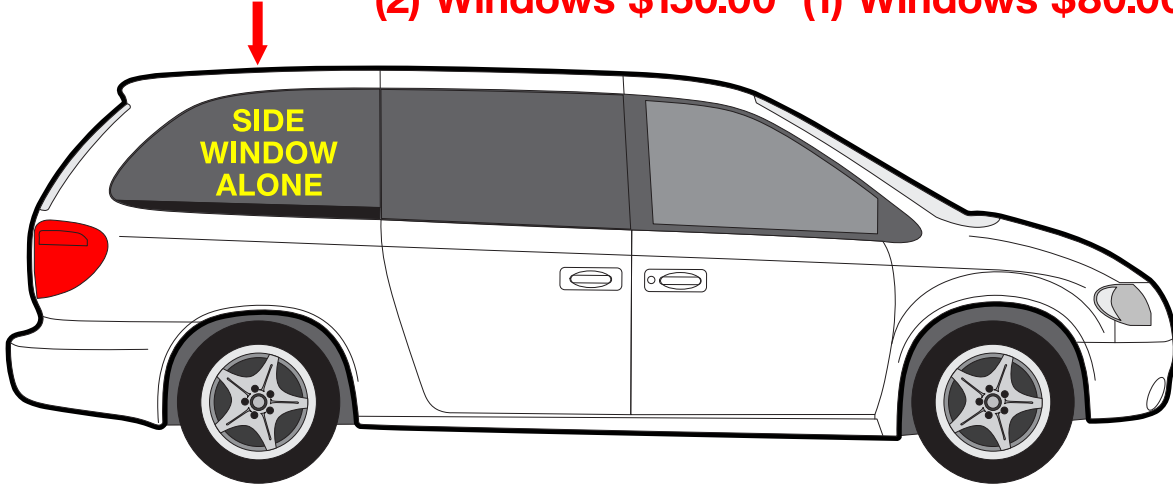

**PRICES BELOW ARE FOR BASIC LAYOUTS.
ELABORATE or MULTI COLORS LAYOUTS
MAY COST MORE.**

**Small Decals, Back or Side
Window Only or Tailgate Only**

Decal Side Window Alone
(2) Windows \$150.00 (1) Windows \$80.00