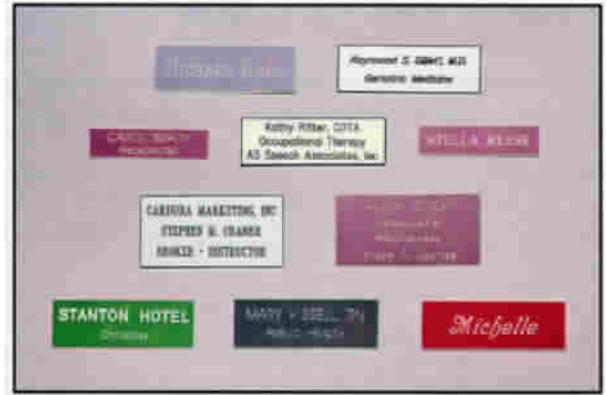

ENGRAVED NAMETAGS

PRICES

- (1) \$12.75 ea.
- (2-4) \$12.25 ea.
- (5-9) \$11.75 ea.
- (10+) \$11.25 ea.

THREE SIZES

- *5/8" x 2-1/2"
- *1" x 3"
- *1-1/2" x 3"

STANDARD NAMETAG LAYOUT STYLES

MARY MONROE STYLE NO. 1	FIRST NATIONAL BANK MARY MONROE STYLE NO. 2	FIRST NATIONAL BANK MARY MONROE HEAD TELLER STYLE NO. 3	FIRST NATIONAL BANK MARY MONROE HEAD TELLER STYLE NO. 4
MARY MONROE HEAD TELLER STYLE NO. 5	HEAD TELLER MARY MONROE STYLE NO. 6	FIRST NATIONAL BANK MARY MONROE HEAD TELLER STYLE NO. 7	MARY MONROE STYLE NO. 8

FASTENERS FOR ALL NAMETAGS (Choose One)

 SAFETY PIN No Charge	 CLUTCH No Charge	 POCKET CLIP Add \$2.00 ea.	 SWIVEL Add \$1.00 ea.	 MAGNET Add \$3.50 ea.
---	--	--	--	---