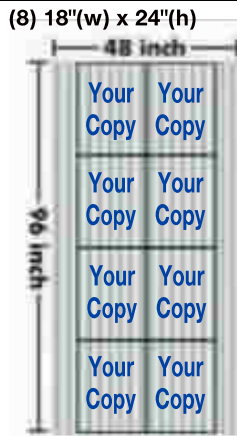

4mm Corrugated Plastic with Full Color (1 or 2 Sided, Same Price)

*Step 1: Pick A Size Below (Size you pick will determine the Number of Signs you get per sheet. Sheet Must be cut into One of the Sizes Below)

*Pricing: \$130.00 per sheet (Simple Layout) Includes 1 Message

*Add \$5.00 ea. additional Simple Copy Change

*Elaborate Layout &/or Extensive Wording will Cost More (Get a Quote)

Wire Stakes

(1-19) \$1.99 ea.
(20-99) \$1.49 ea.
(100 +) \$0.99 ea.

Example:

(1) Sheet (1 Message) \$130.00
*No Addition Copy Changes +\$ 0.00
*Sub Total \$130.00

(10) 24"(w) x 18"(h)

Example:

(1) Sheet (1 Message) \$130.00
*(4) Addition Copy Changes +\$ 20.00
*Sub Total \$150.00

(10) 24"(w) x 18"(h)

(5) 24"(w) x 36"(h)
*We do NOT Recommend using Wire Stakes on this size.

(4) 36"(w) x 24"(h)
*We do NOT Recommend using Wire Stakes on this size.

(24) 24"(w) x 8"(h)

(32) 24"(w) x 6"(h)