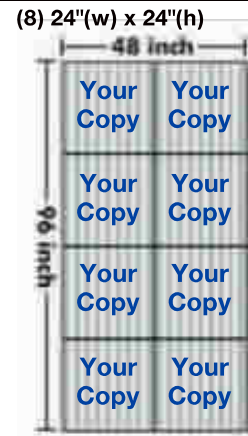

4mm Corrugated Plastic with Full Color (1 or 2 Sided, Same Price)

*Step 1: Pick A Size Below (Size you pick will determine the Number of Signs you get per sheet. Sheet Must be cut into One of the Sizes Below)

*Pricing: \$130.00 per sheet (Simple Layout) Includes 1 Message

*Add \$5.00 ea. additional Simple Copy Change

*Elaborate Layout &/or Extensive Wording will Cost More (Get a Quote)

Wire Stakes

(1-19) \$1.99 ea.
(20-99) \$1.49 ea.
(100 +) \$0.99 ea.

Example:

(1) Sheet (1 Message) \$130.00
*No Addition Copy Changes +\$ 0.00
*Sub Total \$130.00

(10) 24"(w) x 18"(h)

Example:

(1) Sheet (1 Message) \$130.00
*(4) Addition Copy Changes +\$ 20.00
*Sub Total \$150.00

(10) 24"(w) x 18"(h)

(5) 24"(w) x 36"(h)
*We do NOT Recommend using Wire Stakes on this size.

(4) 36"(w) x 24"(h)
*We do NOT Recommend using Wire Stakes on this size.

(24) 24"(w) x 8"(h)

(32) 24"(w) x 6"(h)