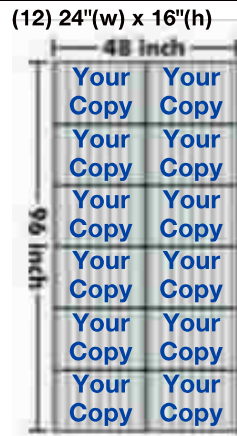

4mm Corrugated Plastic with Full Color (1 or 2 Sided, Same Price)

*Step 1: Pick A Size Below (Size you pick will determine the Number of Signs you get per sheet. Sheet Must be cut into One of the Sizes Below)

*Pricing: \$130.00 per sheet (Simple Layout) Includes 1 Message

*Add \$5.00 ea. additional Simple Copy Change

*Elaborate Layout &/or Extensive Wording will Cost More (Get a Quote)

Wire Stakes

(1-19) \$1.99 ea.
(20-99) \$1.49 ea.
(100 +) \$0.99 ea.

Example:

(1) Sheet (1 Message) \$130.00
*No Addition Copy Changes +\$ 0.00
*Sub Total \$130.00

(10) 24"(w) x 18"(h)

Example:

(1) Sheet (1 Message) \$130.00
*(4) Addition Copy Changes +\$ 20.00
*Sub Total \$150.00

(10) 24"(w) x 18"(h)

(5) 24"(w) x 36"(h)
*We do NOT Recommend using Wire Stakes on this size.

(4) 36"(w) x 24"(h)
*We do NOT Recommend using Wire Stakes on this size.

(24) 24"(w) x 8"(h)

(32) 24"(w) x 6"(h)