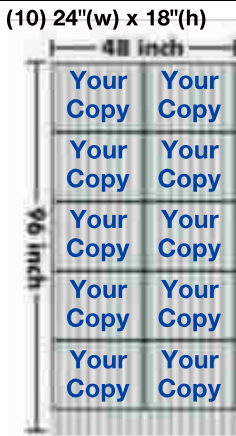

4mm Corrugated Plastic with Full Color (1 or 2 Sided, Same Price)

*Step 1: Pick A Size Below (Size you pick will determine the Number of Signs you get per sheet. Sheet Must be cut into One of the Sizes Below)

*Pricing: \$130.00 per sheet (Simple Layout) Includes 1 Message

*Add \$5.00 ea. additional Simple Copy Change

*Elaborate Layout &/or Extensive Wording will Cost More (Get a Quote)

Wire Stakes

(1-19) \$1.99 ea.
(20-99) \$1.49 ea.
(100 +) \$0.99 ea.

Example:

(1) Sheet (1 Message) \$130.00
*No Addition Copy Changes +\$ 0.00
*Sub Total \$130.00

(10) 24"(w) x 18"(h)

Example:

(1) Sheet (1 Message) \$130.00
*(4) Addition Copy Changes +\$ 20.00
*Sub Total \$150.00

(10) 24"(w) x 18"(h)

(5) 24"(w) x 36"(h)
*We do NOT Recommend using Wire Stakes on this size.

(4) 36"(w) x 24"(h)
*We do NOT Recommend using Wire Stakes on this size.

(24) 24"(w) x 8"(h)

(32) 24"(w) x 6"(h)