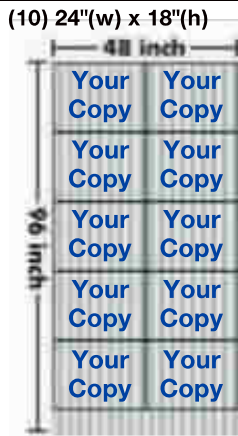

4mm Corrugated Plastic with Full Color (1 or 2 Sided, Same Price)

*Step 1: Pick A Size Below (Size you pick will determine the Number of Signs you get per sheet. Sheet Must be cut into One of the Sizes Below)

*Pricing: \$128.00 per sheet (Simple Layout) Includes 1 Message

*Add \$5.00 ea. additional Simple Copy Change

*Elaborate Layout &/or Extensive Wording will Cost More (Get a Quote)

Wire Stakes

(1-19) \$1.99 ea.
 (20-99) \$1.49 ea.
 (100 +) \$0.99 ea.

Example:

(1) Sheet (1 Message) \$128.00
 *No Addition Copy Changes +\$ 0.00
 *Sub Total \$128.00

(10) 24"(w) x 18"(h)

Example:

(1) Sheet (1 Message) \$128.00
 *(4) Addition Copy Changes +\$ 20.00
 *Sub Total \$148.00

(10) 24"(w) x 18"(h)

(5) 24"(w) x 36"(h)
 *We do NOT Recommend using Wire Stakes on this size.

(4) 36"(w) x 24"(h)
 *We do NOT Recommend using Wire Stakes on this size.

(24) 24"(w) x 8"(h)

(32) 24"(w) x 6"(h)