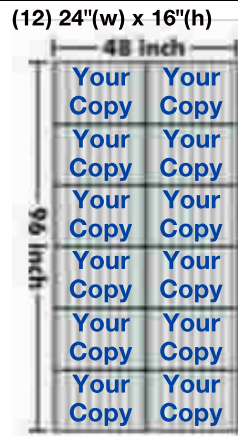

4mm Corrugated Plastic with Full Color (1 or 2 Sided, Same Price)

*Step 1: Pick A Size Below (Size you pick will determine the Number of Signs you get per sheet. Sheet Must be cut into One of the Sizes Below)

*Pricing: \$128.00 per sheet (Simple Layout) Includes 1 Message

*Add \$5.00 ea. additional Simple Copy Change

*Elaborate Layout &/or Extensive Wording will Cost More (Get a Quote)

Wire Stakes

(1-19) \$1.99 ea.
 (20-99) \$1.49 ea.
 (100 +) \$0.99 ea.

Example:

(1) Sheet (1 Message) \$128.00
 *No Addition Copy Changes +\$ 0.00
 *Sub Total \$128.00

(10) 24"(w) x 18"(h)

Example:

(1) Sheet (1 Message) \$128.00
 *(4) Addition Copy Changes +\$ 20.00
 *Sub Total \$148.00

(10) 24"(w) x 18"(h)

(5) 24"(w) x 36"(h)
 *We do NOT Recommend using Wire Stakes on this size.

(4) 36"(w) x 24"(h)
 *We do NOT Recommend using Wire Stakes on this size.

(24) 24"(w) x 8"(h)

(32) 24"(w) x 6"(h)