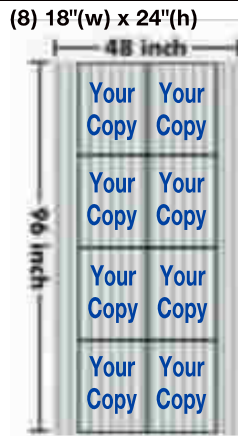

4mm Corrugated Plastic with Full Color (1 or 2 Sided, Same Price)

*Step 1: Pick A Size Below (Size you pick will determine the Number of Signs you get per sheet. Sheet Must be cut into One of the Sizes Below)

*Pricing: \$128.00 per sheet (Simple Layout) Includes 1 Message

*Add \$5.00 ea. additional Simple Copy Change

*Elaborate Layout &/or Extensive Wording will Cost More (Get a Quote)

Wire Stakes

(1-19) \$1.99 ea.
 (20-99) \$1.49 ea.
 (100 +) \$0.99 ea.

Example:

(1) Sheet (1 Message) \$128.00
 *No Addition Copy Changes +\$ 0.00
 *Sub Total \$128.00

(10) 24"(w) x 18"(h)

Example:

(1) Sheet (1 Message) \$128.00
 *(4) Addition Copy Changes +\$ 20.00
 *Sub Total \$148.00

(10) 24"(w) x 18"(h)

(5) 24"(w) x 36"(h)
 *We do NOT Recommend using Wire Stakes on this size.

(4) 36"(w) x 24"(h)
 *We do NOT Recommend using Wire Stakes on this size.

(24) 24"(w) x 8"(h)

(32) 24"(w) x 6"(h)