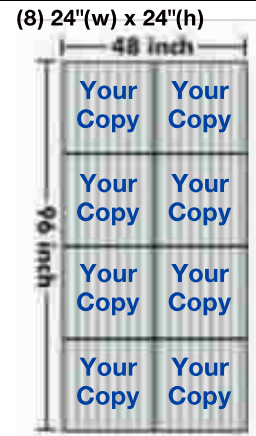

4mm Corrugated Plastic with Full Color (1 or 2 Sided, Same Price)

*Step 1: Pick A Size Below (Size you pick will determine the Number of Signs you get per sheet. Sheet Must be cut into One of the Sizes Below)

*Pricing: \$128.00 per sheet (Simple Layout) Includes 1 Message

*Add \$5.00 ea. additional Simple Copy Change

*Elaborate Layout &/or Extensive Wording will Cost More (Get a Quote)

Wire Stakes

(1-19) \$1.99 ea.
 (20-99) \$1.49 ea.
 (100 +) \$0.99 ea.

Example:

(1) Sheet (1 Message) \$128.00
 *No Addition Copy Changes +\$ 0.00
 *Sub Total \$128.00

(10) 24"(w) x 18"(h)

Example:

(1) Sheet (1 Message) \$128.00
 *(4) Addition Copy Changes +\$ 20.00
 *Sub Total \$148.00

(10) 24"(w) x 18"(h)

(5) 24"(w) x 36"(h)
 *We do NOT Recommend using Wire Stakes on this size.

(4) 36"(w) x 24"(h)
 *We do NOT Recommend using Wire Stakes on this size.

(24) 24"(w) x 8"(h)

(32) 24"(w) x 6"(h)